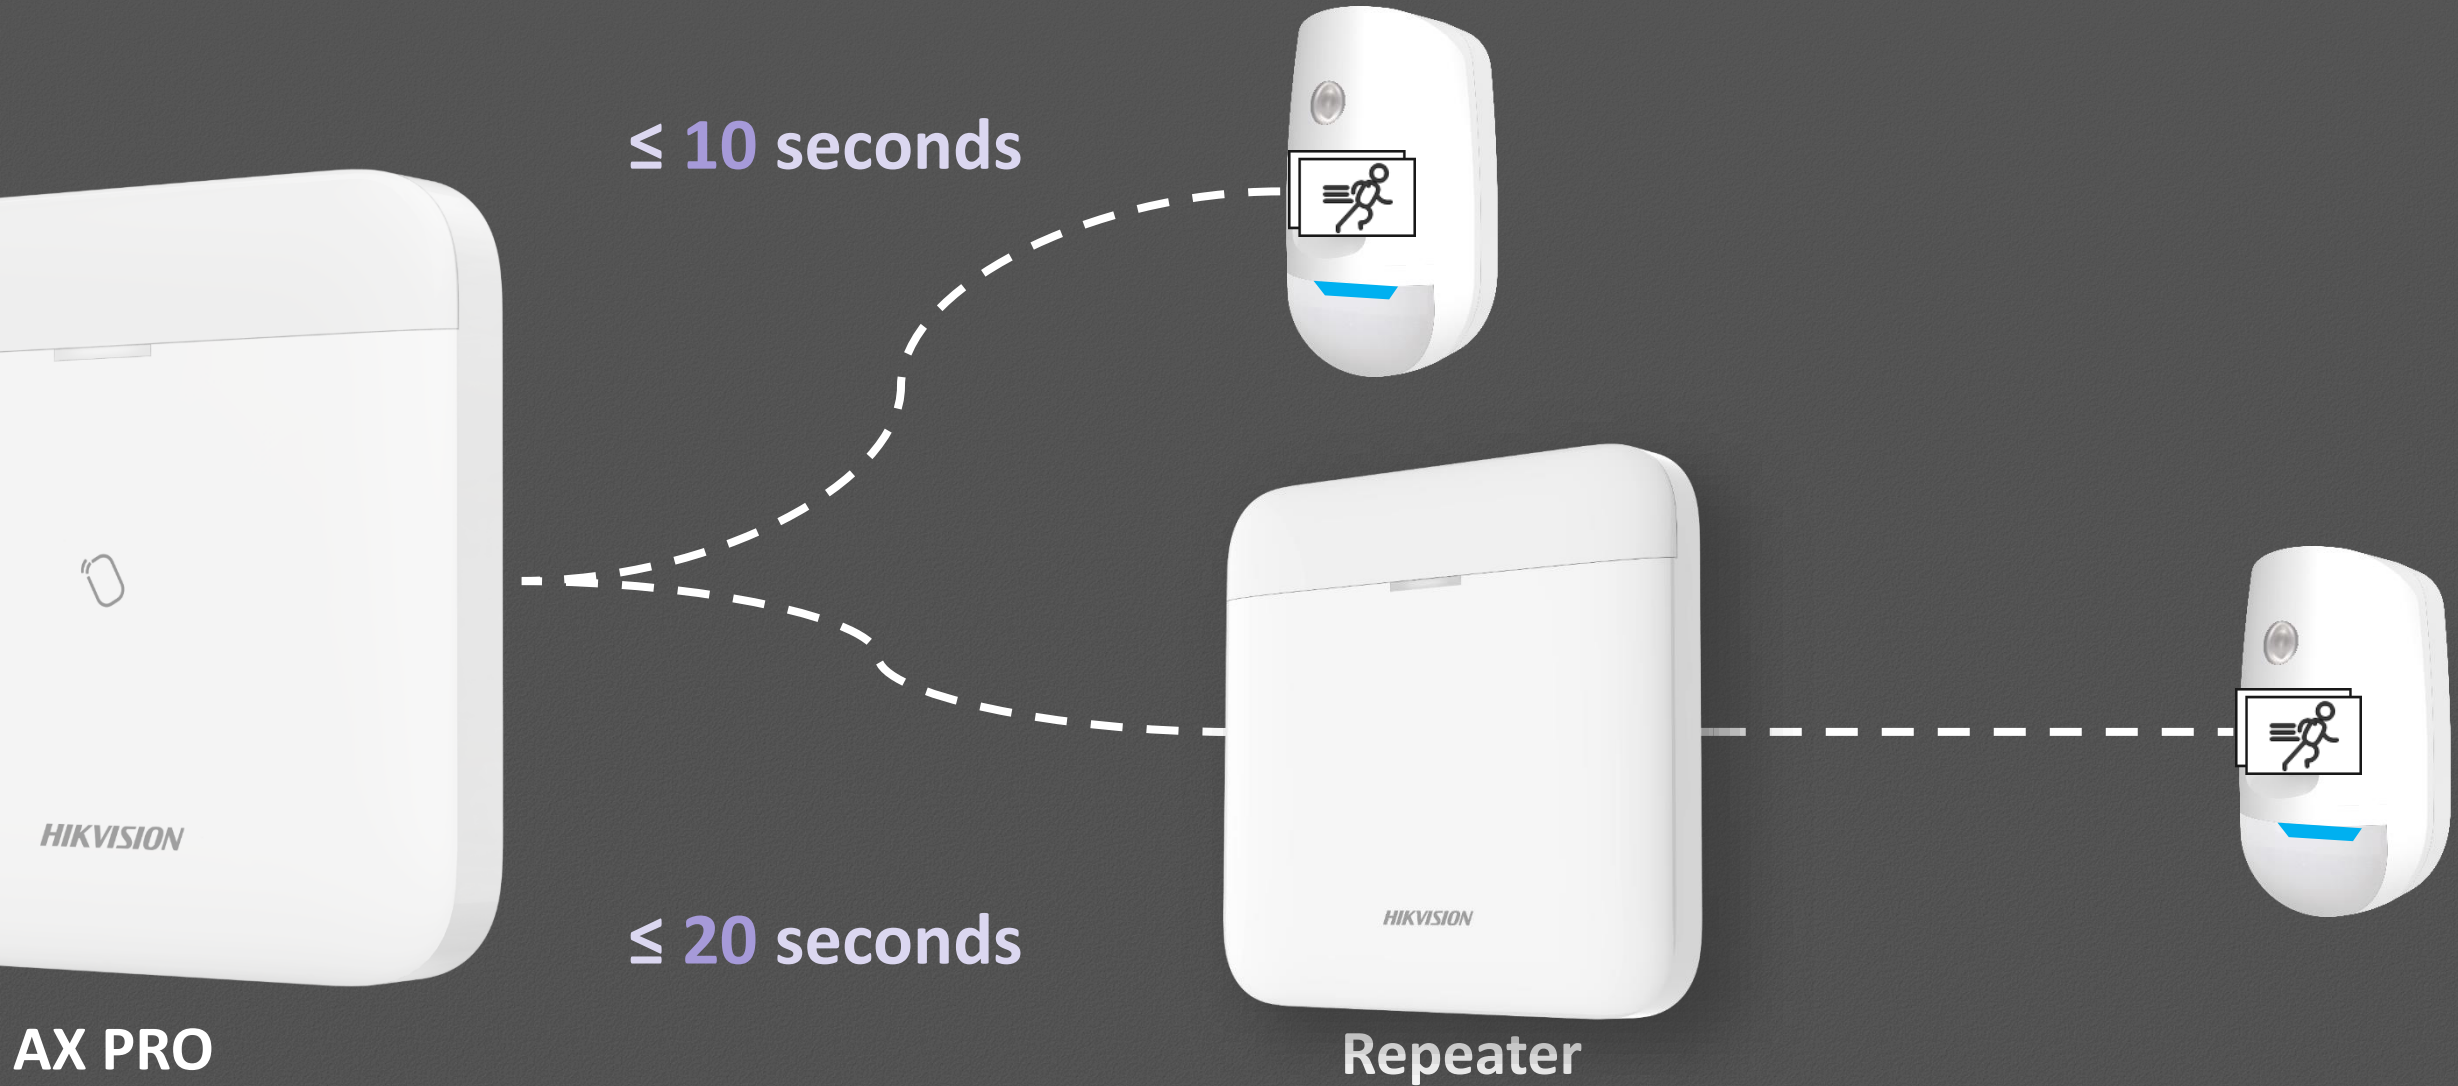

HIKVISION

AX PRO Series Wireless Intrusion

Simplicity through Innovation

RF Repeater

AX PRO Series RF Repeater

HIKVISION®

AX PRO Series Repeater is a radio signal ranger extender that can boost the RF communication in AX PRO wireless alarm system.

Supports **4** repeaters for one panel.

Finding and connecting detectors automatically, smart auto-pairing.

**Internal use only*

System Topology

HIKVISION®

**Internal use only*

Smart Auto-pairing

HIKVISION®

After added into AX PRO system, the RF Repeater will automatically find and connect the wireless peripherals with weak RF signal, help boost their communication range. (PIRCAM and Smoke Detector are exception)

Have to click **“Pairing”** manually in App or Web to boost the range of PIRCAM and Smoke Detector.

**Internal use only*

RF Repeater could connect PIRCAM, and could also help forward GIFs to AX PRO panel.