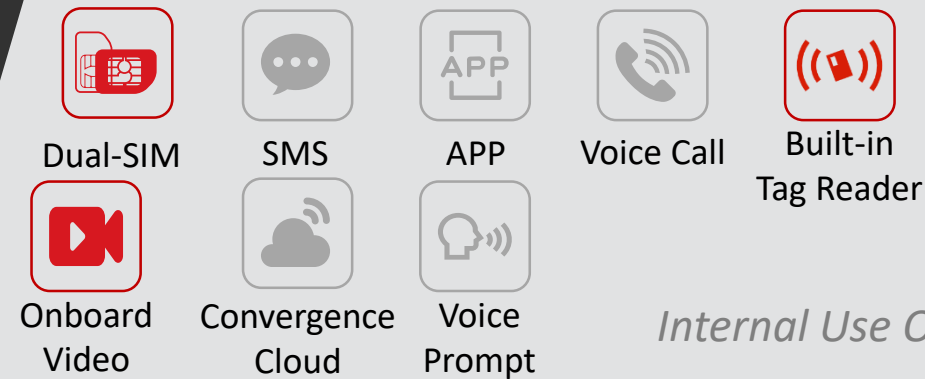

AX PRO Hub
(L)

Communication Mode

Unique selling Points

AX PRO Hub
(M)

Basic features

- Long RF communication range
- Up to **96** Inputs/Outputs
- **8** Keypads & Tag Readers
- **48** Keyfobs, **48** Tags, **6** Sounders
- **48** Users, and **32** Partitions
- **PIRCAM supported** (800m Cam-X Wireless Range)
- **4** * Repeaters

Communication Mode

Unique selling Points

Internal Use Only

Thanks

Simplicity through Innovation