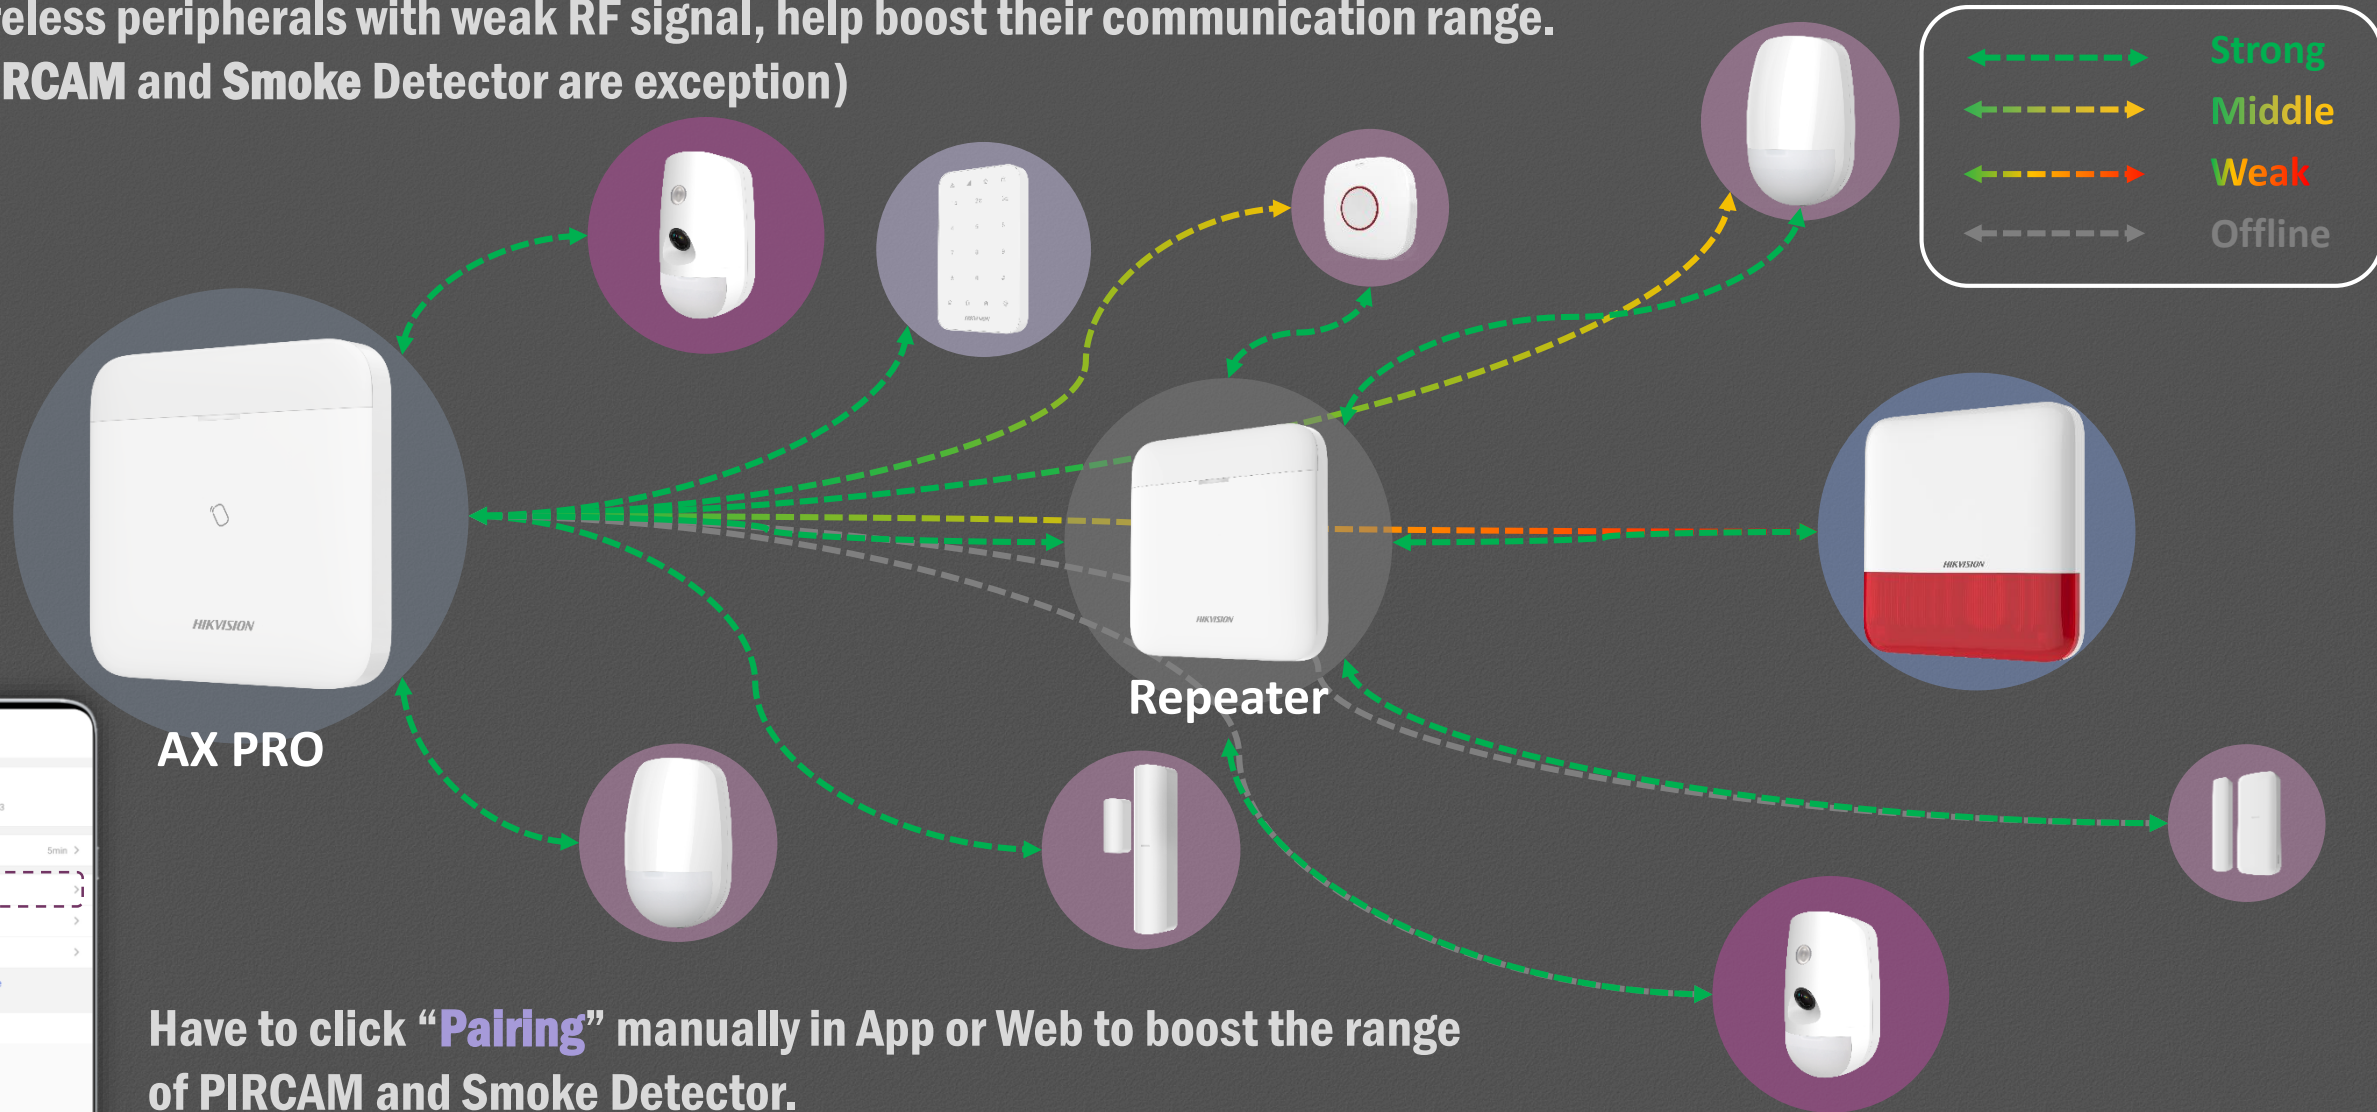

HIKVISION

AX PRO Series Wireless Intrusion

Simplicity through Innovation

RF Repeater

AX PRO Series RF Repeater

HIKVISION®

AX PRO Series Repeater is a radio signal ranger extender that can boost the RF communication in AX PRO wireless alarm system.

Supports **4** repeaters for one panel.

Finding and connecting detectors automatically, smart auto-pairing.

**Internal use only*

System Topology

HIKVISION®

**Internal use only*

Smart Auto-pairing

HIKVISION®

After added into AX PRO system, the RF Repeater will automatically find and connect the wireless peripherals with weak RF signal, help boost their communication range. (PIRCAM and Smoke Detector are exception)

Have to click **“Pairing”** manually in App or Web to boost the range of PIRCAM and Smoke Detector.

**Internal use only*

RF Repeater could connect PIRCAM, and could also help forward GIFs to AX PRO panel.